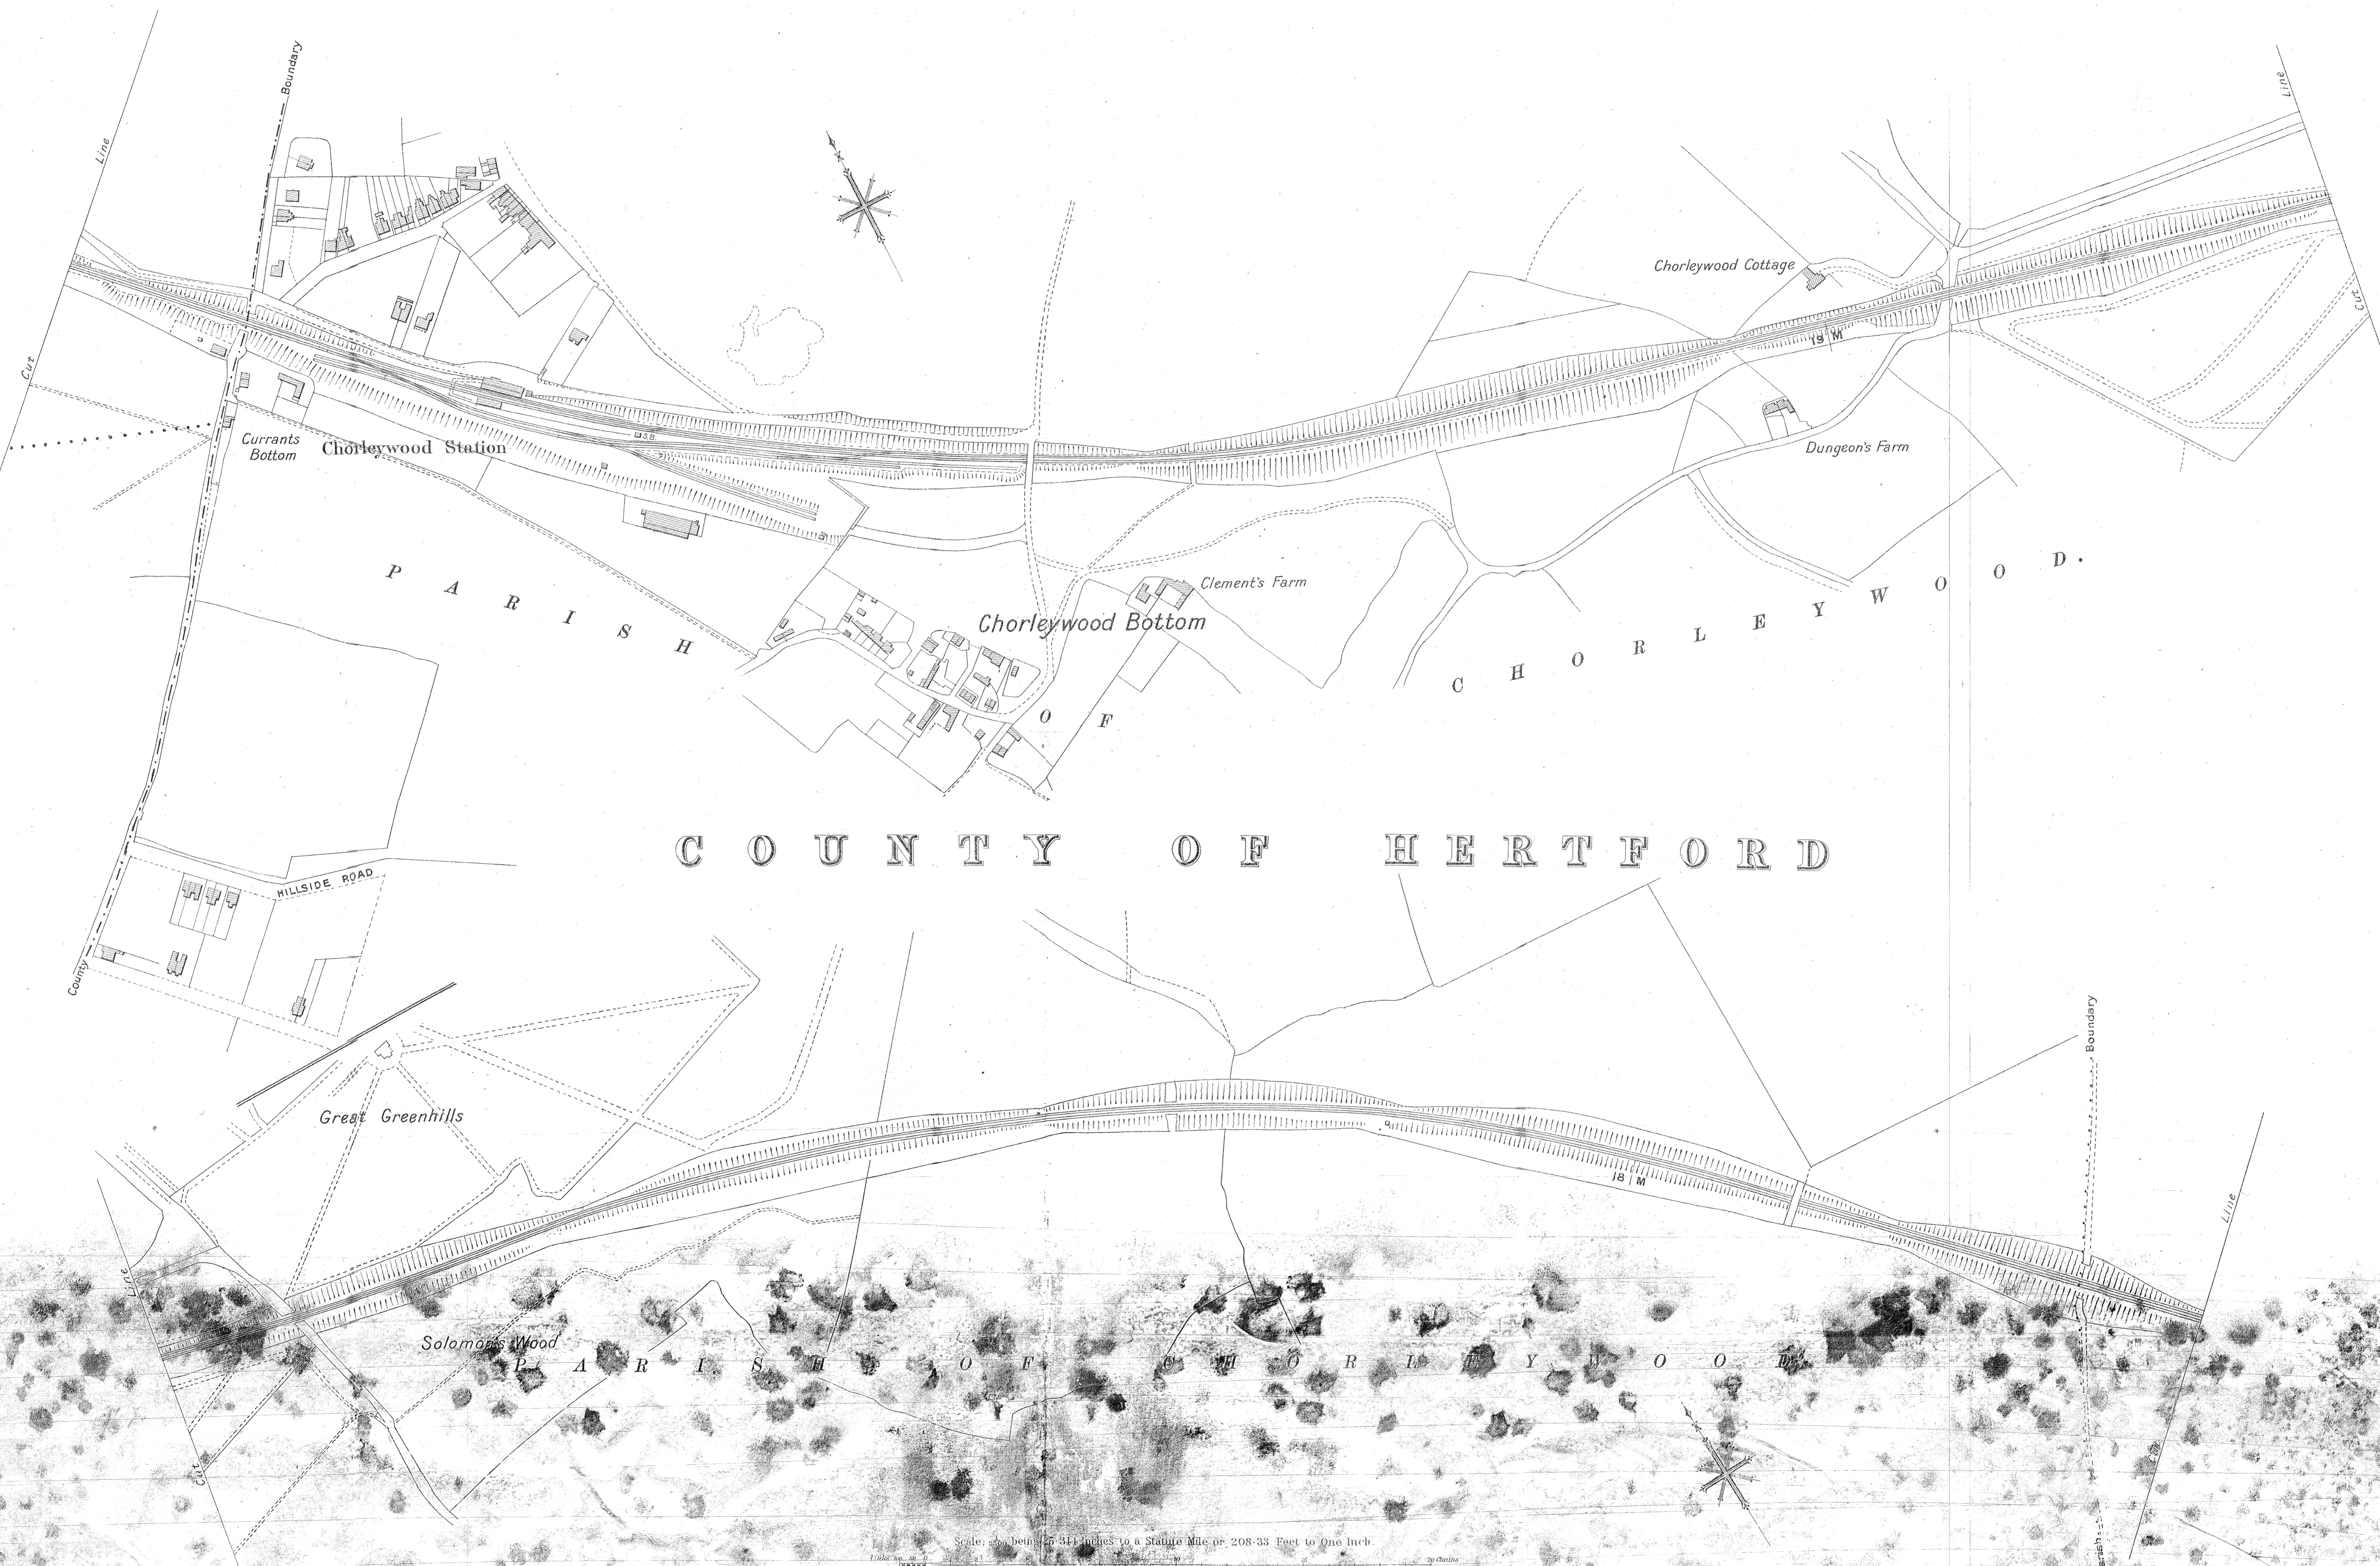

C O U N T Y O F H E R T F O R D

C O U N T Y O F H E R T F O R D

Scale: 600 Feet to an Inch or 208.33 Feet to One Inch.

ENGINEER'S OFFICE,  
32, WESTBOURNE TERRACE,  
LONDON, W.